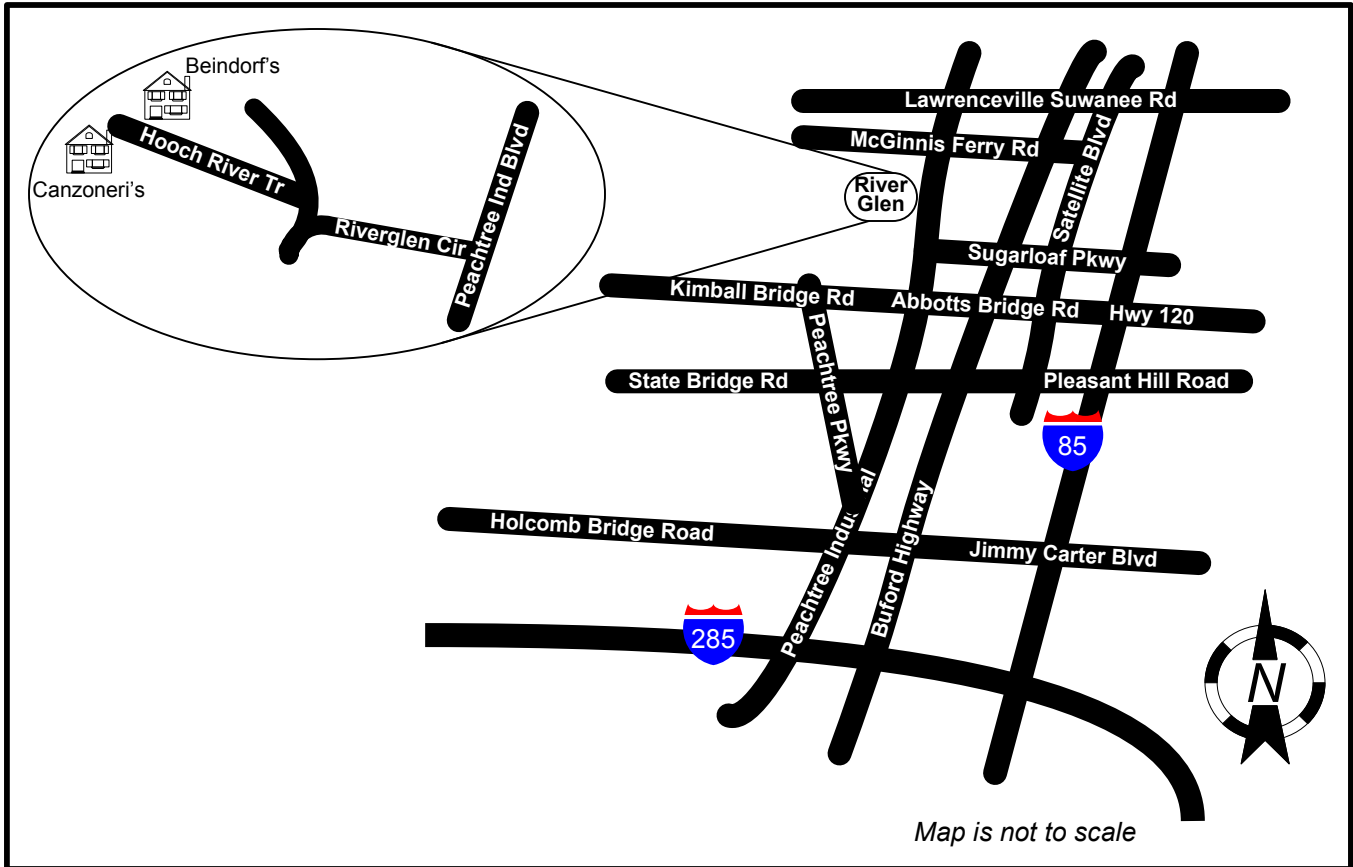

Directions to Hooch River Christian Academy Locations

From Points South via Peachtree Industrial

From 285, Take Peachtree Industrial Blvd North
 Travel 14.7 miles to River Glen
 Turn Left on Riverglen Circle
 At top of hill turn right on Riverglen Circle
 Take an immediate Left on Hooch River Trail
 Homes are near the bottom of the hill

From Points West via State Bridge Road

From State Bridge Road East, follow until road turns into
 Pleasant Hill Road (at Medlock Bridge Road)
 Follow Pleasant Hill to Peachtree Industrial Blvd
 Turn left on Peachtree Industrial Blvd North
 Cross over Hwy 120 in Duluth
 After crossing Hwy 120, continue to travel North 3.5 miles
 to River Glen
 Turn left on Riverglen Circle
 At top of hill turn right on Riverglen Circle
 Take an immediate left on Hooch River Trail
 Homes are near the bottom of the hill

From Points South via 85 North

From I-85 North take Exit 108 for Sugarloaf Parkway
 At end of exit ramp, turn right to go West on Sugarloaf
 Follow Sugarloaf Parkway to the end
 Turn Right at Peachtree Industrial Blvd.
 Travel 1 mile to River Glen
 Turn Left on Riverglen Circle
 At top of hill, turn right on Riverglen Circle
 Take an immediate Left on Hooch River Trail
 Homes are near the bottom of the hill

From Points North via 85 South

From I-85 South take Exit 108 (Sugarloaf Parkway)
 At end of exit ramp turn right on Sugarloaf Parkway
 Take Sugarloaf Parkway to the end
 Turn right on Peachtree Industrial and go 1 mile
 Turn left into River Glen on Riverglen Circle
 At top of hill turn right on Riverglen Circle
 Take an immediate Left on Hooch River Trail
 Homes are near the bottom of the hill